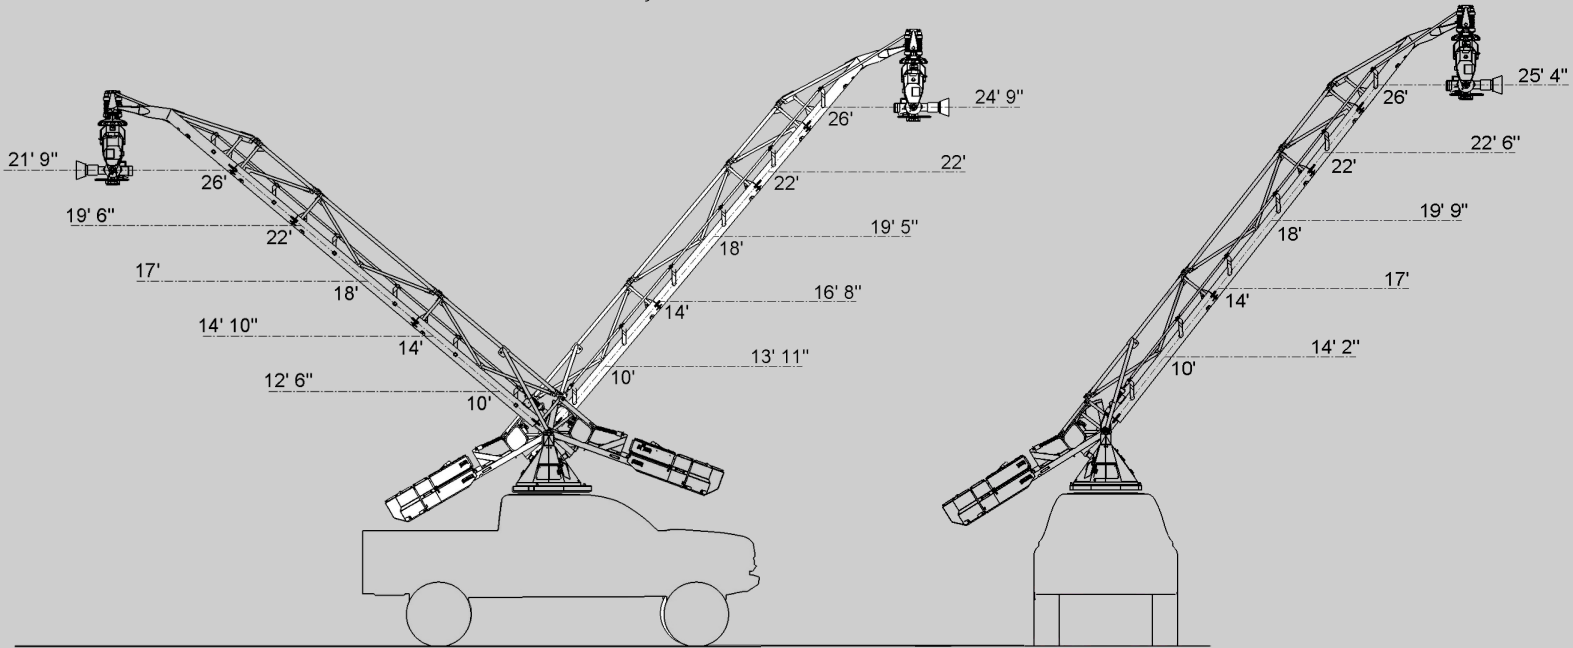

	EDGE Crane Lengths (Fulcrum to Mitchell Mount)				
	10-Feet	14-Feet	18-Feet	22-Feet	26-Feet
Maximum Lens Height: ARTICULATED EDGE Crane*					
EDGE Crane Off the Front of the Vehicle	13' 11"	16' 8"	19' 5"	22'	24' 9"
EDGE Crane off the Rear of the Vehicle	12' 6"	14' 10"	17'	19' 6"	21' 9"
EDGE Crane Off the Side of the Vehicle	14' 2"	17'	19' 9"	22' 6"	25' 4"
Maximum Lens Heights: Straight EDGE Crane*					
EDGE Crane Off the Front of the Vehicle	11' 10"	13' 11"	16'	18' 2"	20' 2"
EDGE Crane off the Rear of the Vehicle	10' 7"	12' 3"	13' 10"	15' 7"	17' 4"
EDGE Crane Off the Side of the Vehicle	13'	15' 6"	17' 10"	20' 5"	22' 10"

* Approximate Lens Height, Actual Lens Height is Dependent on Camera Configuration

**Performance
Filmworks™**

LOS ANGELES • ATLANTA • NEW YORK

805-604-3399 tel. • pfi1000@me.com • www.PerformanceFilmworks.com

ARTICULATED EDGE CRANE

--On Toyota Tundra Off-Road Truck--

STRAIGHT EDGE CRANE

--On Toyota Tundra Off-Road Truck--

LOS ANGELES • ATLANTA • NEW YORK

805-604-3399 tel. • pfi1000@me.com • www.PerformanceFilmworks.com