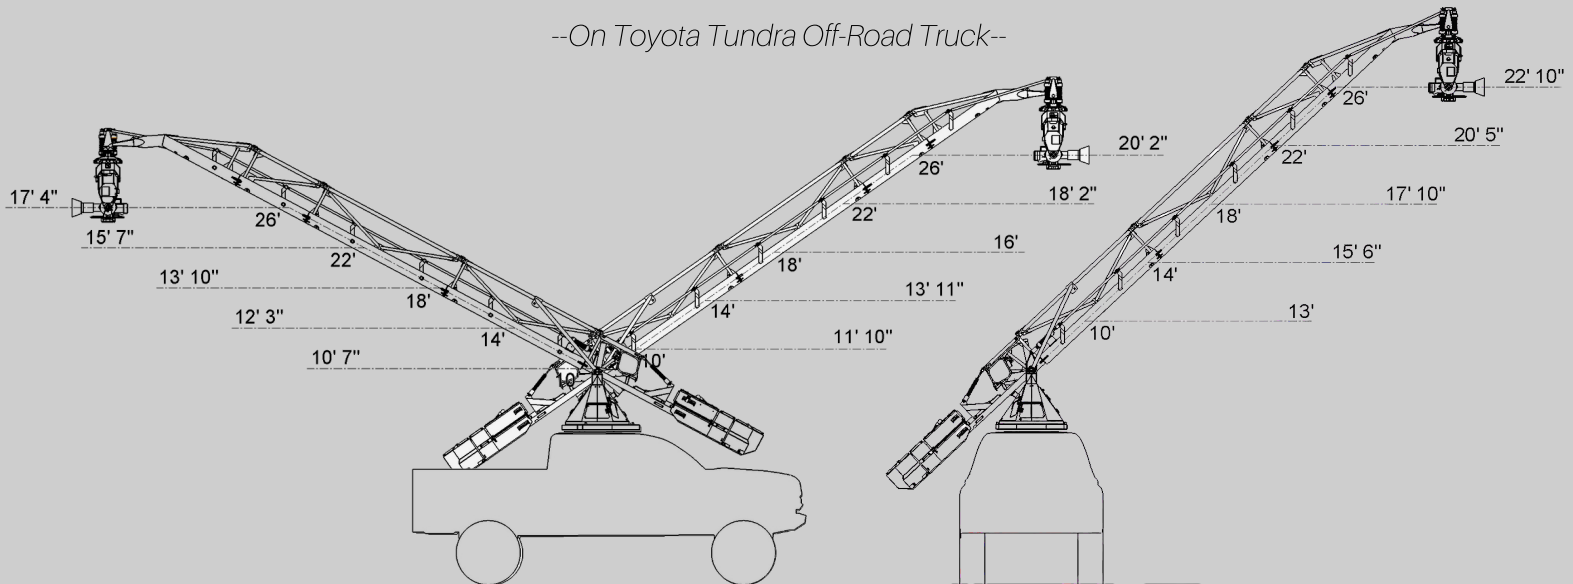

	EDGE Crane Lengths (Fulcrum to Mitchell Mount)				
	10-Feet	14-Feet	18-Feet	22-Feet	26-Feet
Maximum Lens Height: ARTICULATED EDGE Crane*					
EDGE Crane Off the Front of the Vehicle	13' 11"	16' 8"	19' 5"	22'	24' 9"
EDGE Crane off the Rear of the Vehicle	12' 6"	14' 10"	17'	19' 6"	21' 9"
EDGE Crane Off the Side of the Vehicle	14' 2"	17'	19' 9"	22' 6"	25' 4"
Maximum Lens Heights: Straight EDGE Crane*					
EDGE Crane Off the Front of the Vehicle	11' 10"	13' 11"	16'	18' 2"	20' 2"
EDGE Crane off the Rear of the Vehicle	10' 7"	12' 3"	13' 10"	15' 7"	17' 4"
EDGE Crane Off the Side of the Vehicle	13'	15' 6"	17' 10"	20' 5"	22' 10"

* Approximate Lens Height, Actual Lens Height is Dependent on Camera Configuration

**Performance
Filmworks™**

LOS ANGELES • ATLANTA • NEW YORK

805-604-3399 tel. • pfi1000@me.com • www.PerformanceFilmworks.com

ARTICULATED EDGE CRANE

--On Toyota Tundra Off-Road Truck--

STRAIGHT EDGE CRANE

--On Toyota Tundra Off-Road Truck--

LOS ANGELES • ATLANTA • NEW YORK

805-604-3399 tel. • pfi1000@me.com • www.PerformanceFilmworks.com