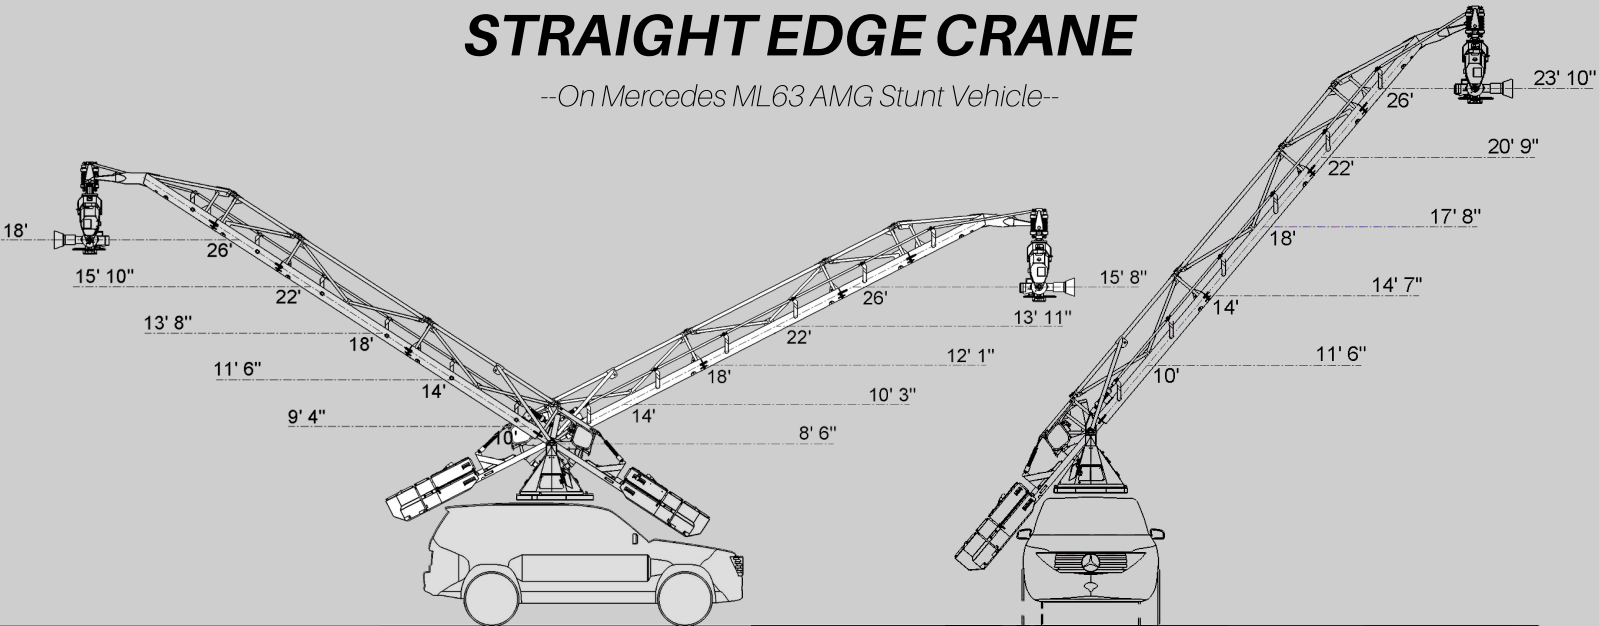

Capable of Driving on:
 City Streets / Highways
 Racetracks
 Off-Road
 Sand
 Snow / Ice

Minimum Height Clearance: 10' 6"

	EDGE Crane Lengths (Fulcrum to Mitchell Mount)				
	10-Feet	14-Feet	18-Feet	22-Feet	26-Feet
Maximum Lens Heights: ARTICULATED EDGE Crane*					
EDGE Crane Off the Front of the Vehicle	10' 7"	13' 3"	15' 11"	18' 7"	21' 3"
EDGE Crane off the Rear of the Vehicle	11' 4"	14' 4"	17' 3"	20' 3"	23' 3"
EDGE Crane Off the Side of the Vehicle	12' 8"	16' 1"	19' 4"	22'	25'
Maximum Lens Height: Straight EDGE Crane*					
EDGE Crane Off the Front of the Vehicle	8' 6"	10' 3"	12' 1"	13' 11"	15' 8"
EDGE Crane off the Rear of the Vehicle	9' 4"	11' 6"	13' 8"	15' 10"	18'
EDGE Crane Off the Side of the Vehicle	11' 6"	14' 7"	17' 8"	20' 9"	23' 10"

* Approximate Lens Height, Actual Lens Height is Dependent on Camera Configuration

**Performance
 Filmworks™**

LOS ANGELES • ATLANTA • NEW YORK

805-604-3399 tel. • pfi1000@me.com • www.PerformanceFilmworks.com

ARTICULATED EDGE CRANE

--On Mercedes ML63 AMG Stunt Vehicle--

STRAIGHT EDGE CRANE

--On Mercedes ML63 AMG Stunt Vehicle--

**Performance
Filmworks™**

LOS ANGELES • ATLANTA • NEW YORK

805-604-3399 tel. • pfi1000@me.com • www.PerformanceFilmworks.com