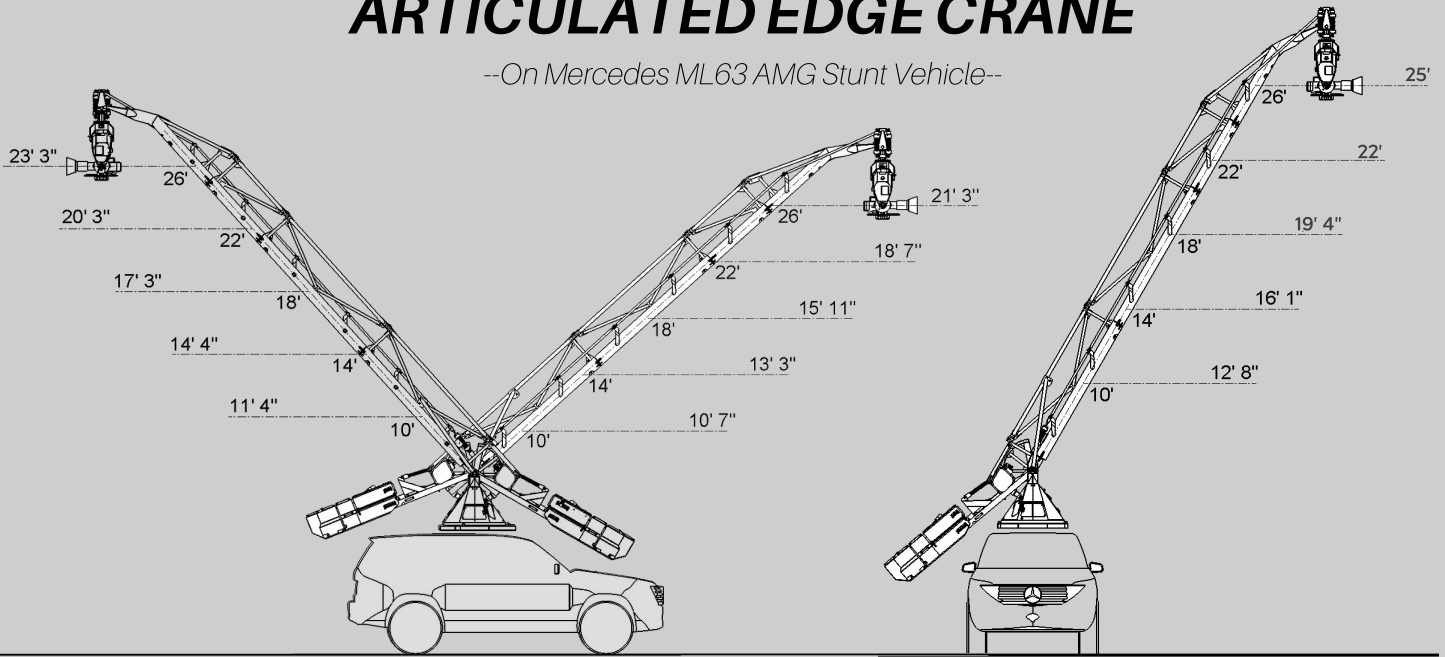

Capable of Driving on:
 City Streets / Highways
 Racetracks
 Off-Road
 Sand
 Snow / Ice

Minimum Height Clearance: 10' 6"

	EDGE Crane Lengths (Fulcrum to Mitchell Mount)				
	10-Feet	14-Feet	18-Feet	22-Feet	26-Feet
Maximum Lens Heights: ARTICULATED EDGE Crane*					
EDGE Crane Off the Front of the Vehicle	10' 7"	13' 3"	15' 11"	18' 7"	21' 3"
EDGE Crane off the Rear of the Vehicle	11' 4"	14' 4"	17' 3"	20' 3"	23' 3"
EDGE Crane Off the Side of the Vehicle	12' 8"	16' 1"	19' 4"	22'	25'
Maximum Lens Height: Straight EDGE Crane*					
EDGE Crane Off the Front of the Vehicle	8' 6"	10' 3"	12' 1"	13' 11"	15' 8"
EDGE Crane off the Rear of the Vehicle	9' 4"	11' 6"	13' 8"	15' 10"	18'
EDGE Crane Off the Side of the Vehicle	11' 6"	14' 7"	17' 8"	20' 9"	23' 10"

* Approximate Lens Height, Actual Lens Height is Dependent on Camera Configuration

**Performance
 Filmworks™**

LOS ANGELES • ATLANTA • NEW YORK

805-604-3399 tel. • pfi1000@me.com • www.PerformanceFilmworks.com

ARTICULATED EDGE CRANE

--On Mercedes ML63 AMG Stunt Vehicle--

STRAIGHT EDGE CRANE

--On Mercedes ML63 AMG Stunt Vehicle--

**Performance
Filmworks™**

LOS ANGELES • ATLANTA • NEW YORK

805-604-3399 tel. • pfi1000@me.com • www.PerformanceFilmworks.com